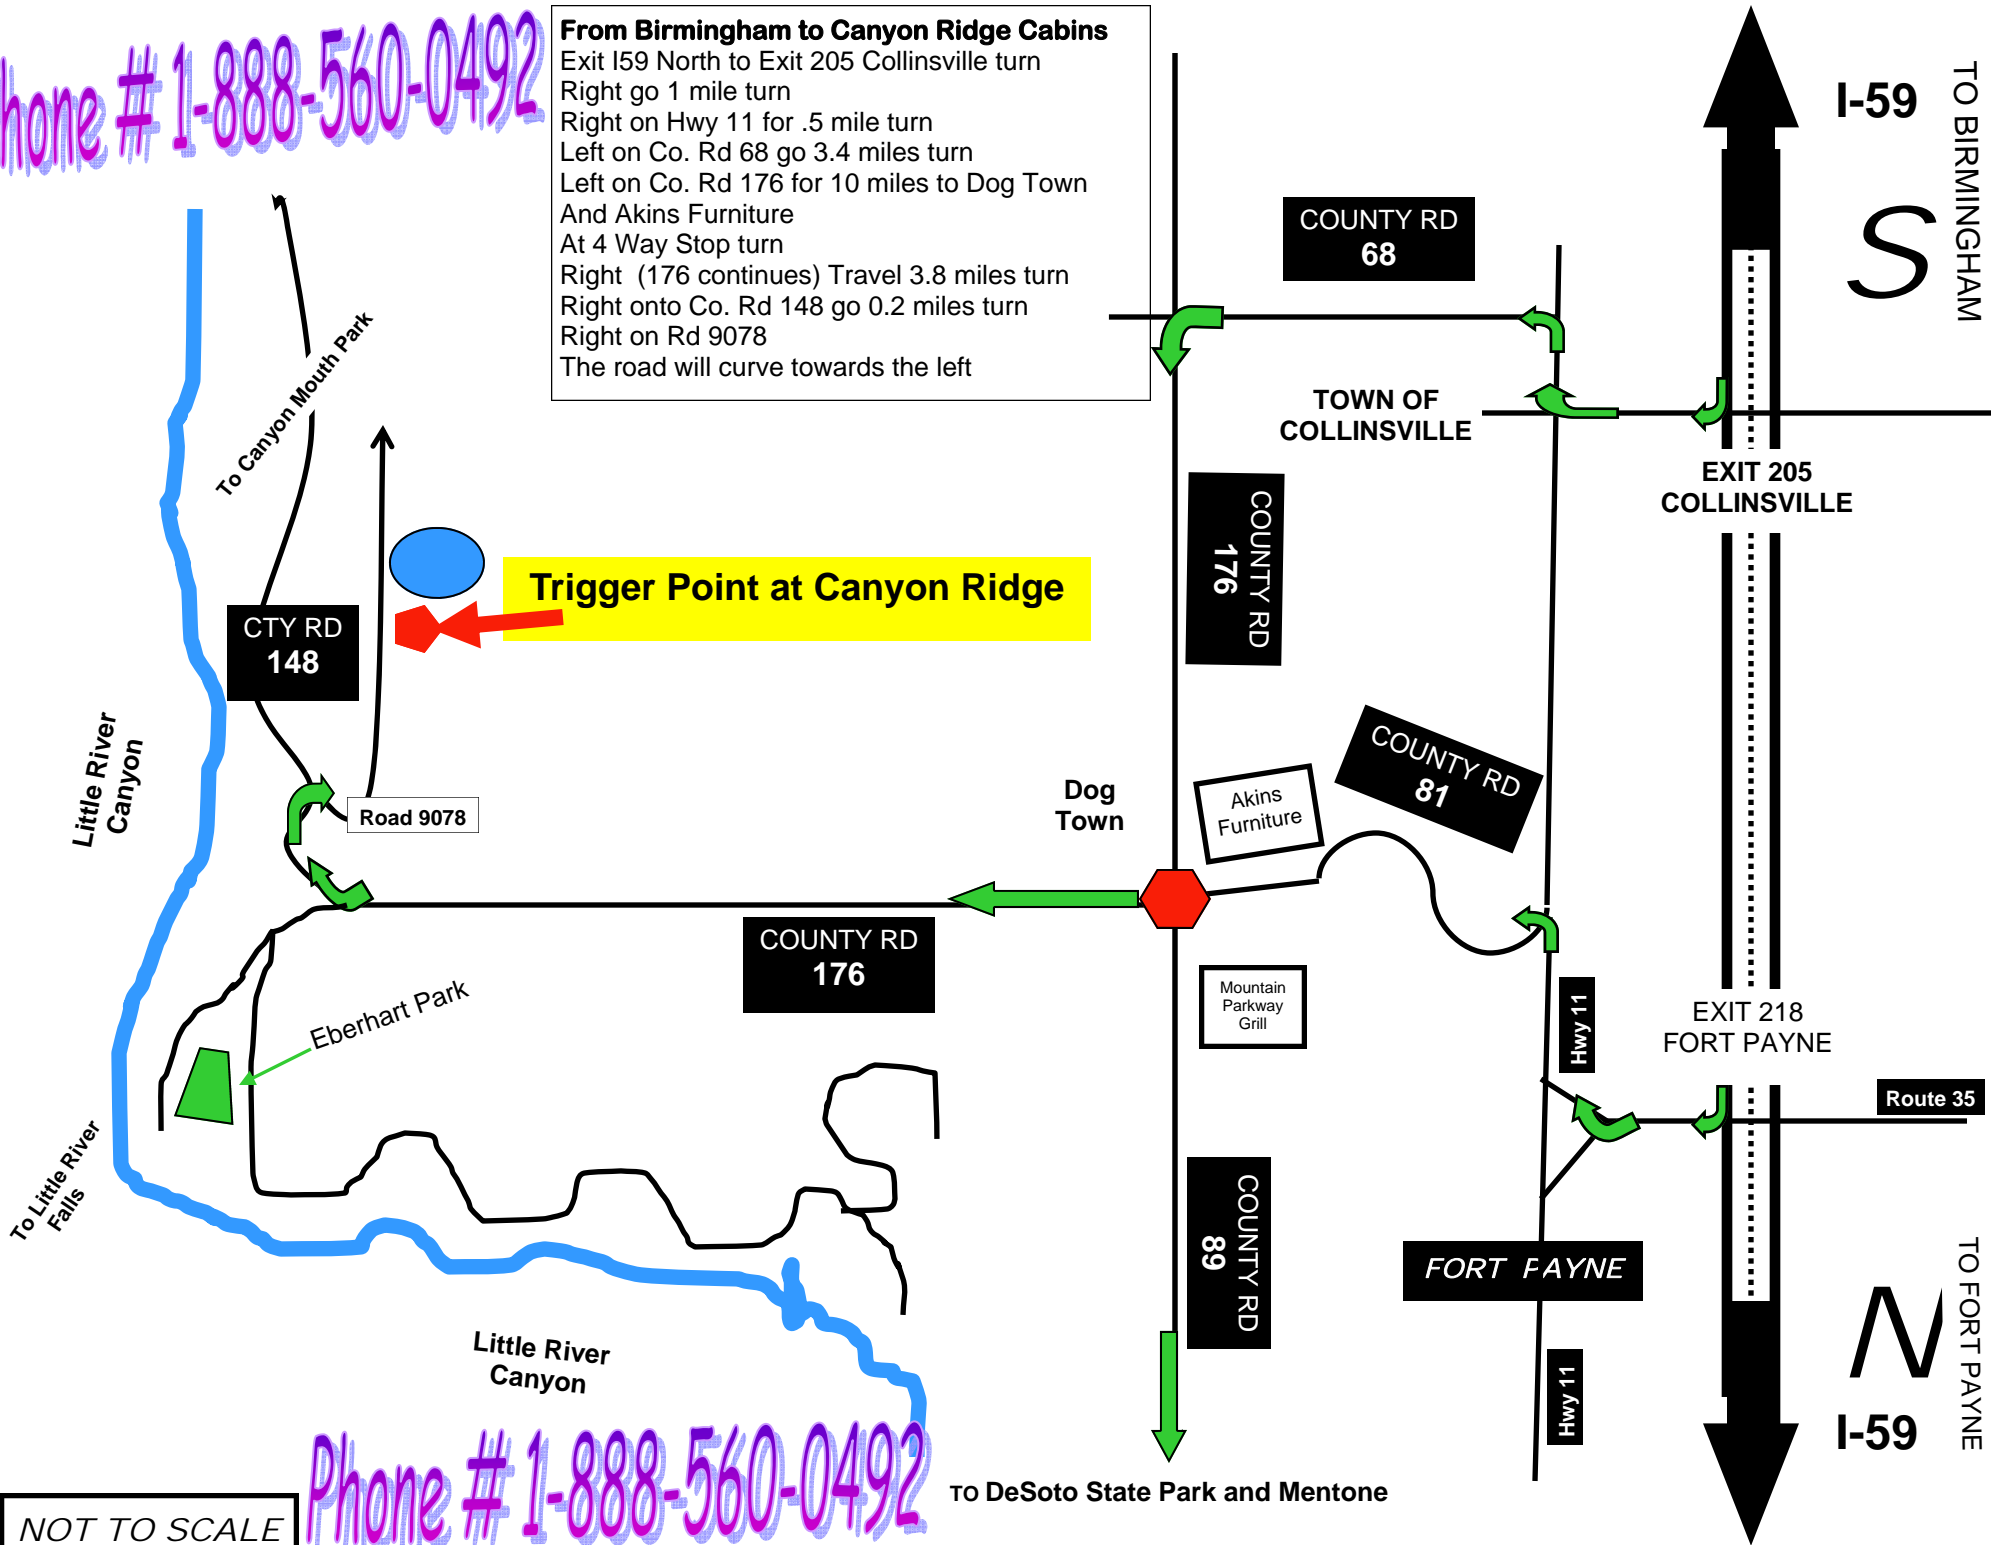

Phone # 1-888-560-0492

From Birmingham to Canyon Ridge Cabins

Exit I59 North to Exit 205 Collinsville turn
Right go 1 mile turn
Right on Hwy 11 for .5 mile turn
Left on Co. Rd 68 go 3.4 miles turn
Left on Co. Rd 176 for 10 miles to Dog Town
And Akins Furniture
At 4 Way Stop turn
Right (176 continues) Travel 3.8 miles turn
Right onto Co. Rd 148 go 0.2 miles turn
Right on Rd 9078
The road will curve towards the left

Trigger Point at Canyon Ridge

NOT TO SCALE

Phone # 1-888-560-0492

To DeSoto State Park and Mentone