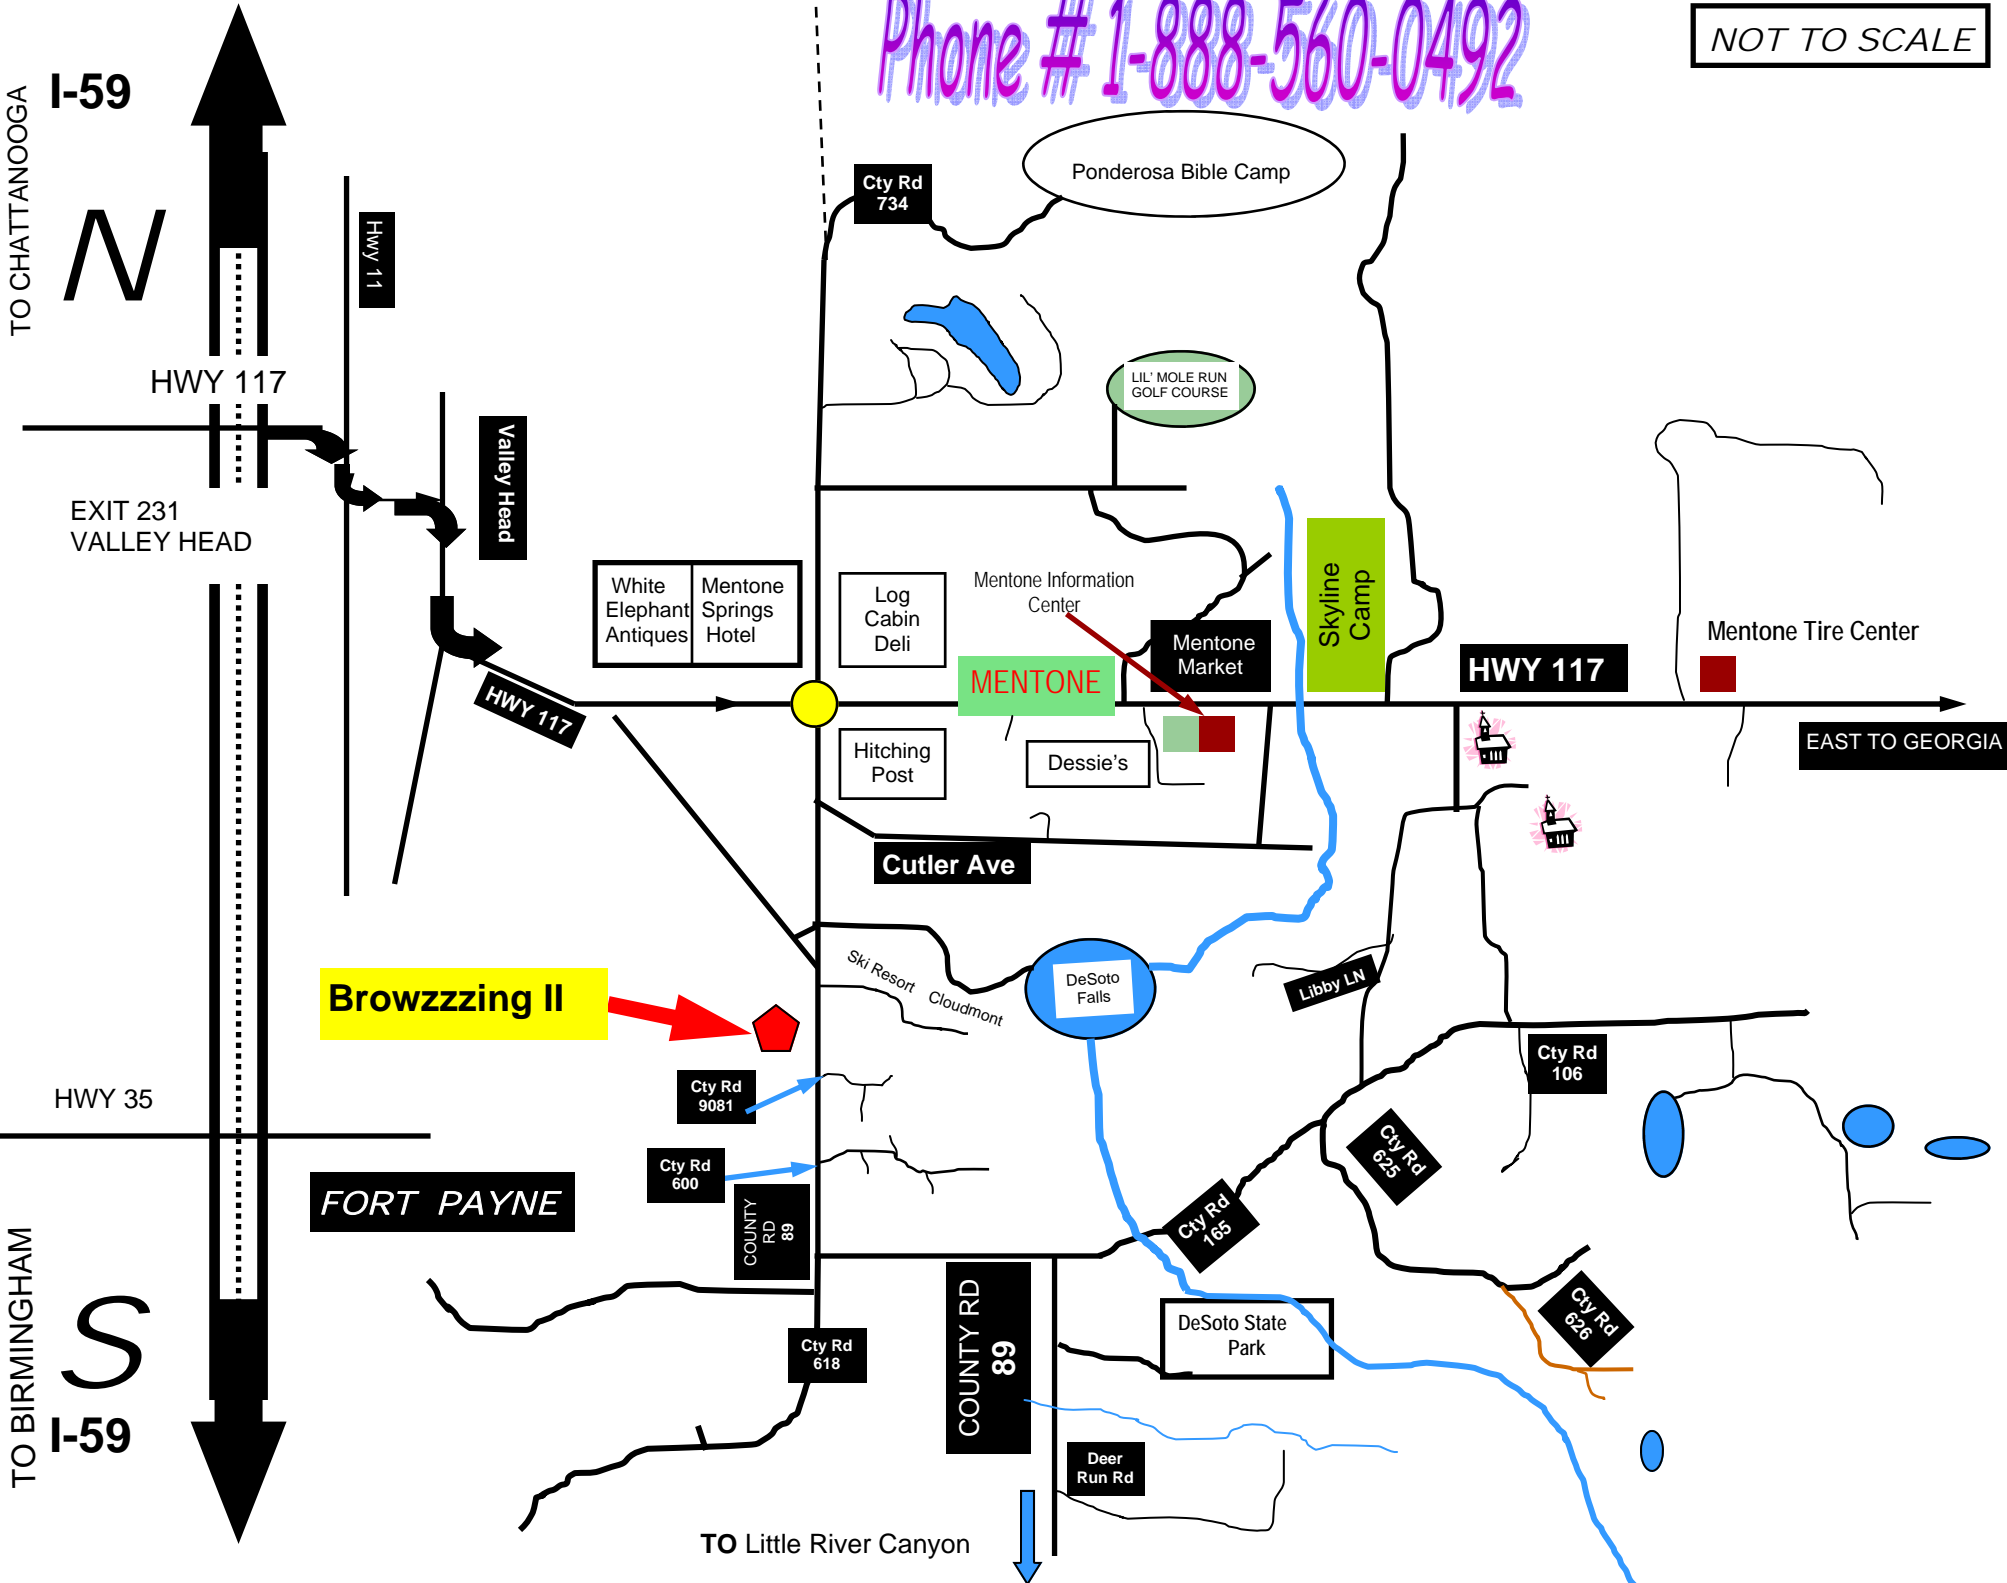

Phone # 1-888-560-0492

NOT TO SCALE

TO CHATTANOOGA

I-59

HWY 117

EXIT 231 VALLEY HEAD

Valley Head

HWY 117

White Elephant Antiques
Mentone Springs Hotel

Log Cabin Deli

Mentone Information Center

MENTONE

Mentone Market

Skyline Camp

Mentone Tire Center

HWY 117

EAST TO GEORGIA

Cutler Ave

Browzzing II

HWY 35

FORT PAYNE

TO BIRMINGHAM

I-59

TO Little River Canyon

COUNTY RD 89

Ponderosa Bible Camp

LIL' MOLE RUN GOLF COURSE

Cty Rd 734

Hitching Post

Dessie's

Ski Resort Cloudmont

DeSoto Falls

Libby LN

Cty Rd 9081

Cty Rd 600

COUNTY RD 89

Cty Rd 618

Cty Rd 185

DeSoto State Park

Cty Rd 106

Cty Rd 625

Cty Rd 626

Deer Run Rd